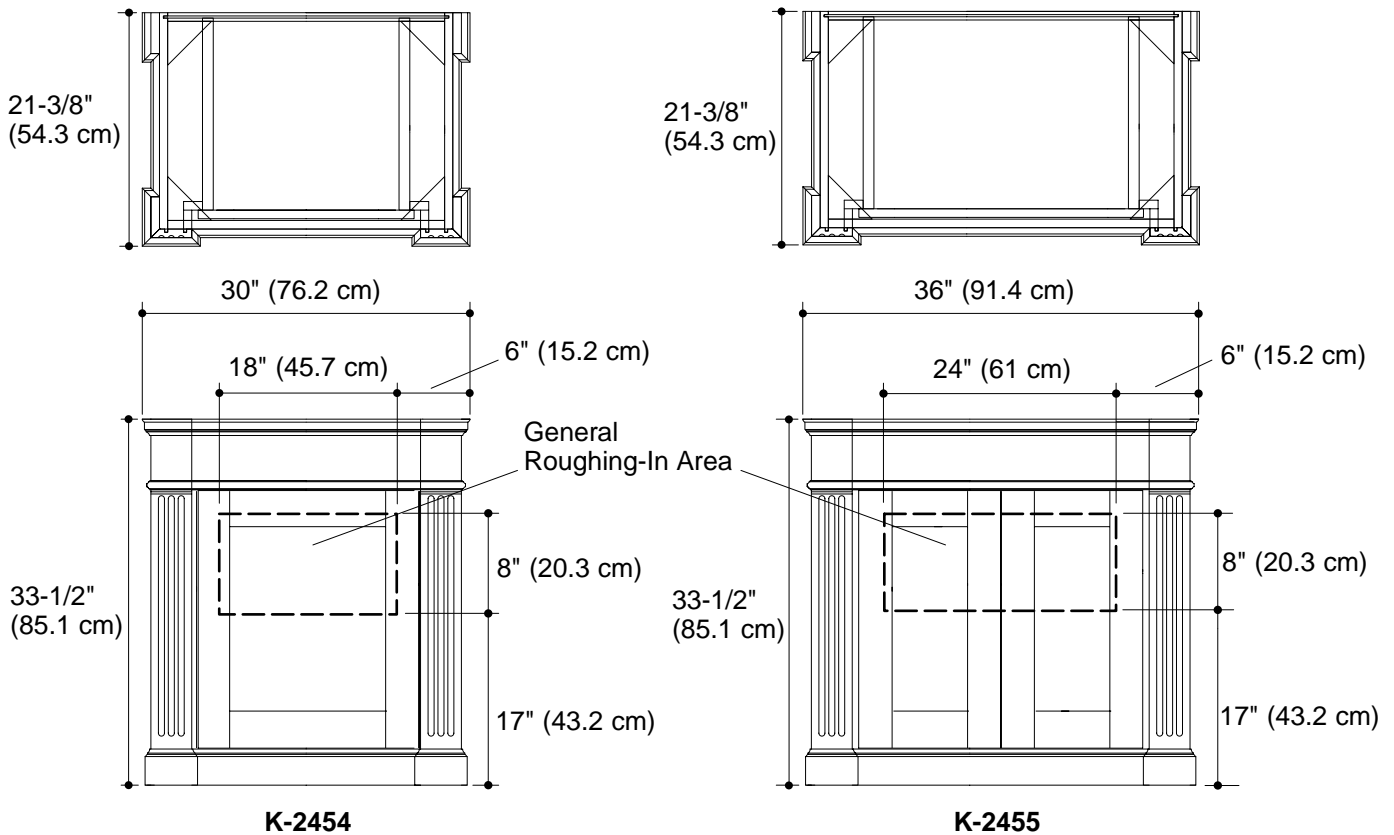

THISTLEDOWN™

Installation Notes

Install this product according to the installation guide.

Decorative cabinet hardware is required, but not included.
Refer to the Kohler bath accessories line for decorative cabinet hardware to complement your vanity.

Product Diagram