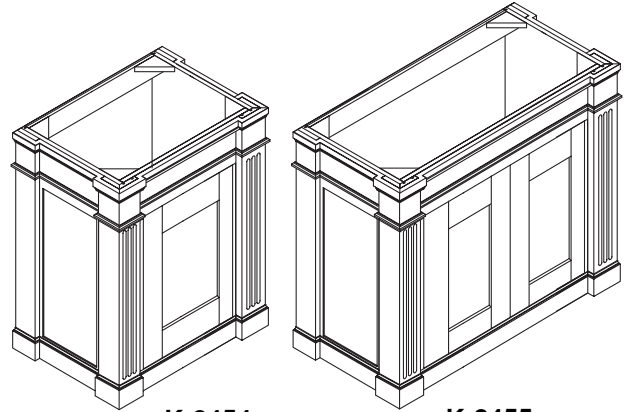

Features

- Knotty pine solids and veneers
- Catalyzed polyurethane finish
- Quiet-Close™ drawer(s) and Quiet-Close™ adjustable door(s)
- 30" (76.2 cm) x 21-3/8" (54.3 cm) x 33-1/2" (85.1 cm) (K-2454)
- 36" (91.4 cm) x 21-3/8" (54.3 cm) x 33-1/2" (85.1 cm) (K-2455)

VANITY
K-2454
ALSO K-2455

K-2454

K-2455

Codes/Standards Applicable

Specified model meets or exceeds the following:

- None applicable

Colors/Finishes

- F9: Sienna

Specified Model

Model	Description	Colors/Finishes	
K-2454	Vanity, 30" (76.2 cm) length	☐ F9	
K-2455	Vanity, 36" (91.4 cm) length	☐ F9	
Recommended Lavatory for K-2454			
K-3049-1	Single-hole, 31-5/8" (80.3 cm) cast iron top and basin	☐ 0	☐ Other
K-3049-4	4" (10.2 cm) centers, 31-5/8" (80.3 cm) cast iron top and basin	☐ 0	☐ Other
K-3049-8	8" (20.3 cm) centers, 31-5/8" (80.3 cm) cast iron top and basin	☐ 0	☐ Other
Recommended Lavatory for K-2455			
K-3051-1	Single-hole, 37-5/8" (95.6 cm) cast iron top and basin	☐ 0	☐ Other
K-3051-4	4" (10.2 cm) centers, 37-5/8" (95.6 cm) cast iron top and basin	☐ 0	☐ Other
K-3051-8	8" (20.3 cm) centers, 37-5/8" (95.6 cm) cast iron top and basin	☐ 0	☐ Other
Recommended Accessory			
K-2456	Mirror	☐ F9	

Product Specification

The vanity K-2454 shall be 30" (76.2 cm) in length, 21-3/8 (54.3 cm) in width, and 33-1/2" (85.1 cm) in height. The vanity K-2455 shall be 36" (91.4 cm) in length, 21-3/8 (54.3 cm) in width, and 33-1/2" (85.1 cm) in height. Vanity shall be made of knotty pine solids and veneers. Vanity shall have a catalyzed polyurethane finish. Vanity shall include Quiet-Close adjustable door(s) and Quiet-Close drawer(s). Vanity shall be Kohler Model K-____-____.